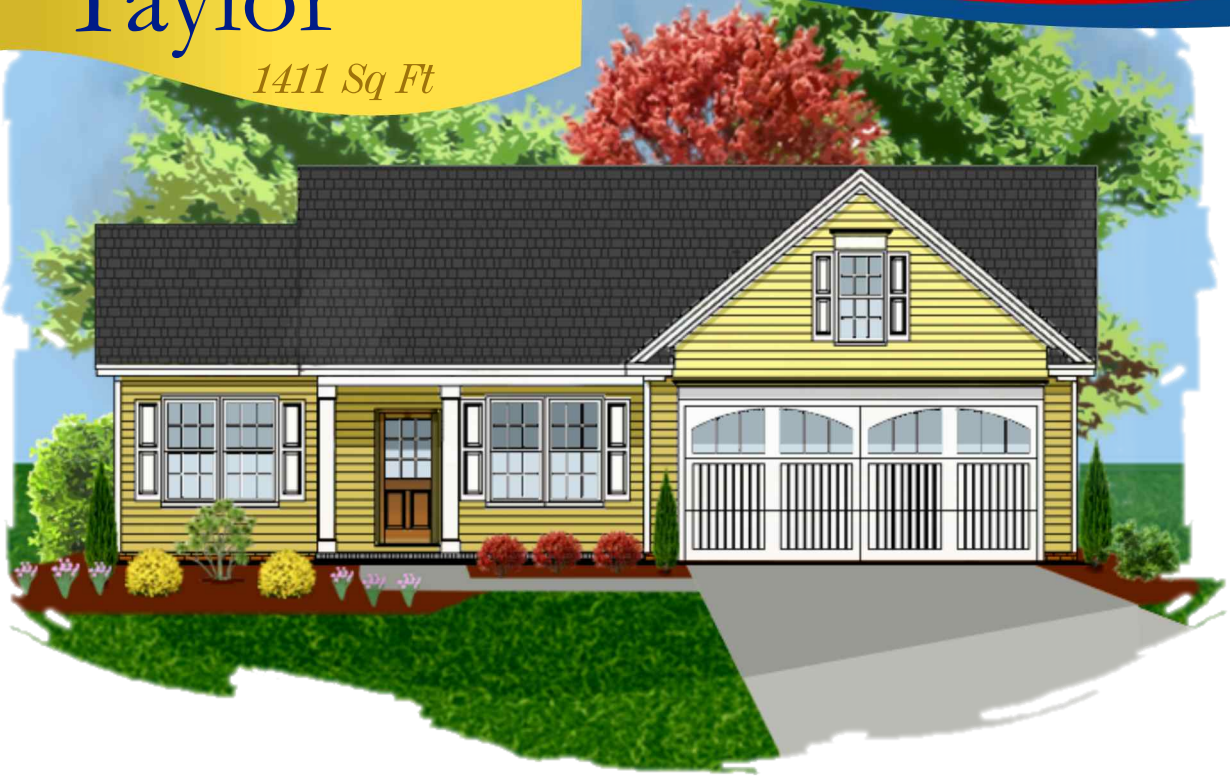

The Taylor

1411 Sq Ft

FIRST FLOOR:	1411 SQ. FT.
GARAGE:	476 SQ. FT
FRONT PORCH	100 SQ. FT.
SCREENED PORCH	124 SQ. FT..
WIDTH:	49'-0"
DEPT:	52'-8"

Superior HOMES
 OF JOHNSTON COUNTY
Linwood Hines
868-6315