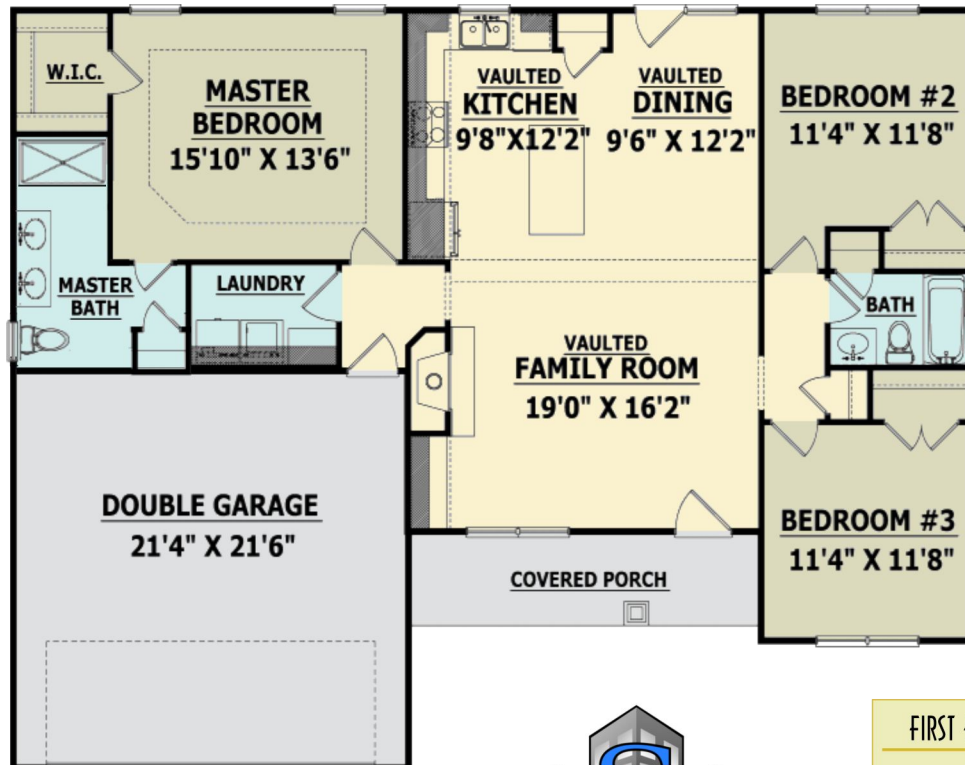

The  
**Stapleton**  
*1418 Sq Ft*

FIRST FLOOR:	1418 SQ. FT.
TOTAL:	1418 SQ. FT.
GARAGE:	455 SQ. FT.
FRONT PORCH:	114 SQ. FT.
WIDTH:	53'0"
DEPT:	42'0"