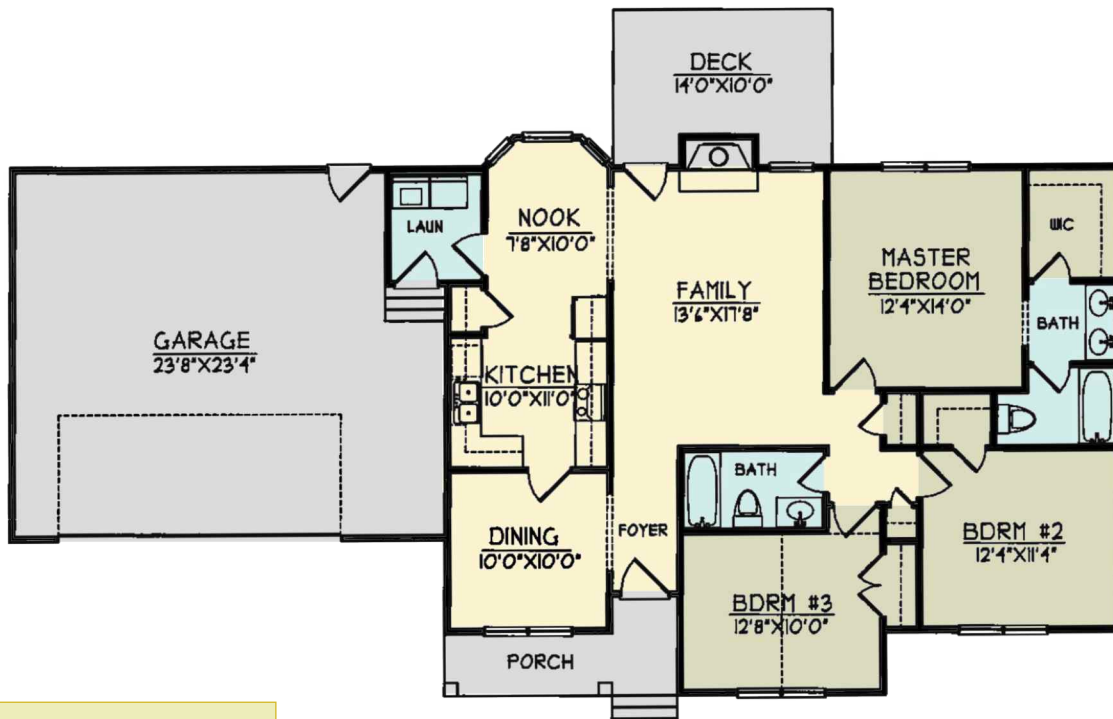

# The Randy

1390 Sq Ft

FIRST FLOOR: 1390 SQ. FT.  
GARAGE: 638 SQ. FT.

WIDTH: 71'-0"  
DEPT: 36'-0"