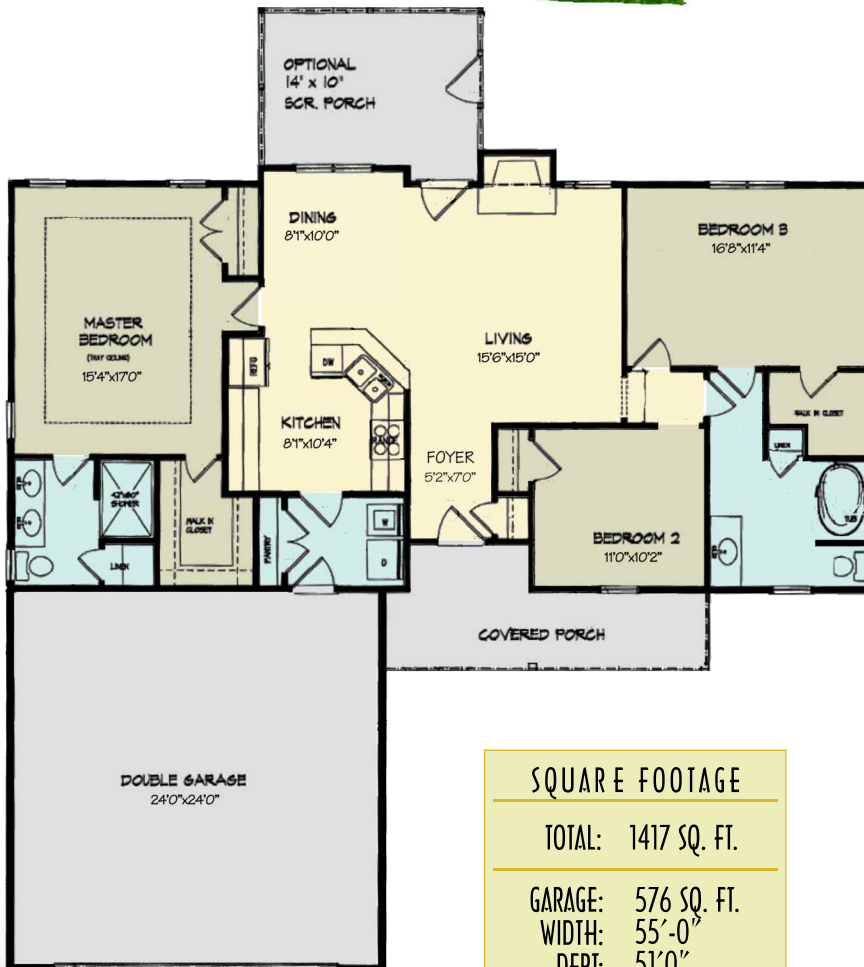

The Clifton

1417 Sq Ft

SQUARE FOOTAGE	
TOTAL:	1417 SQ. FT.
GARAGE:	576 SQ. FT.
WIDTH:	55'-0"
DEPT:	51'0"

Building Inc.