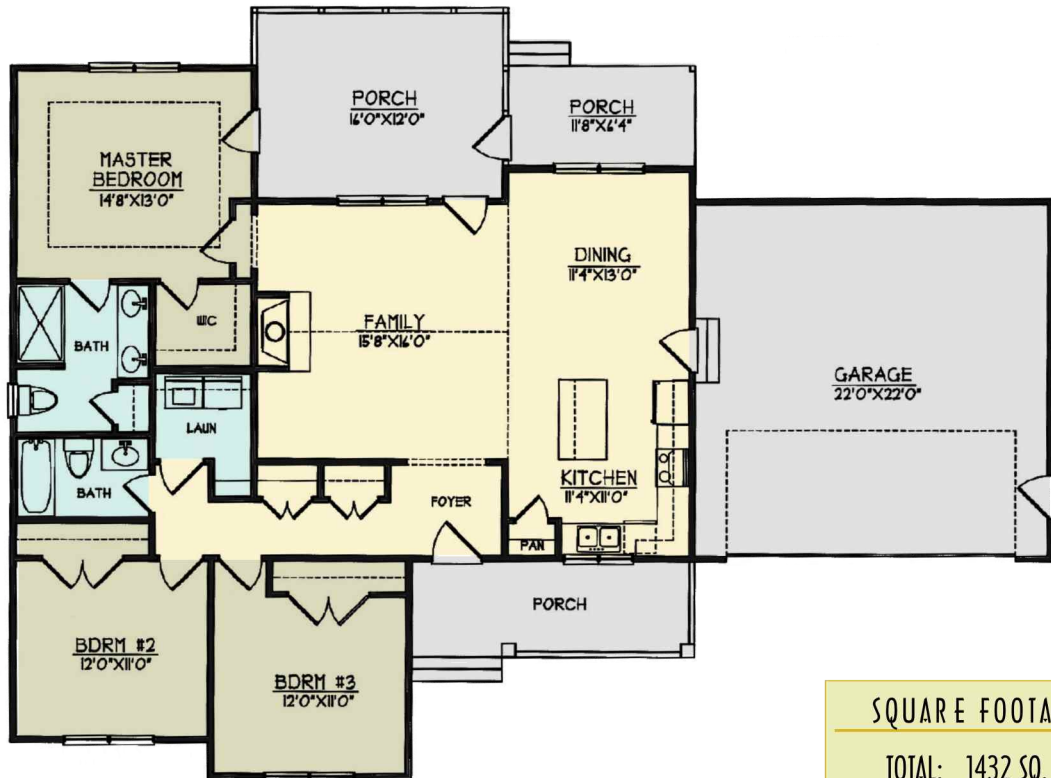

The  
**AVA Taylor**  
*1432 Sq Ft*

SQUARE FOOTAGE	
TOTAL:	1432 SQ. FT.
GARAGE:	506 SQ. FT.
WIDTH:	65'-0"
DEPT:	48'-4"

**New Day Development Corp.**