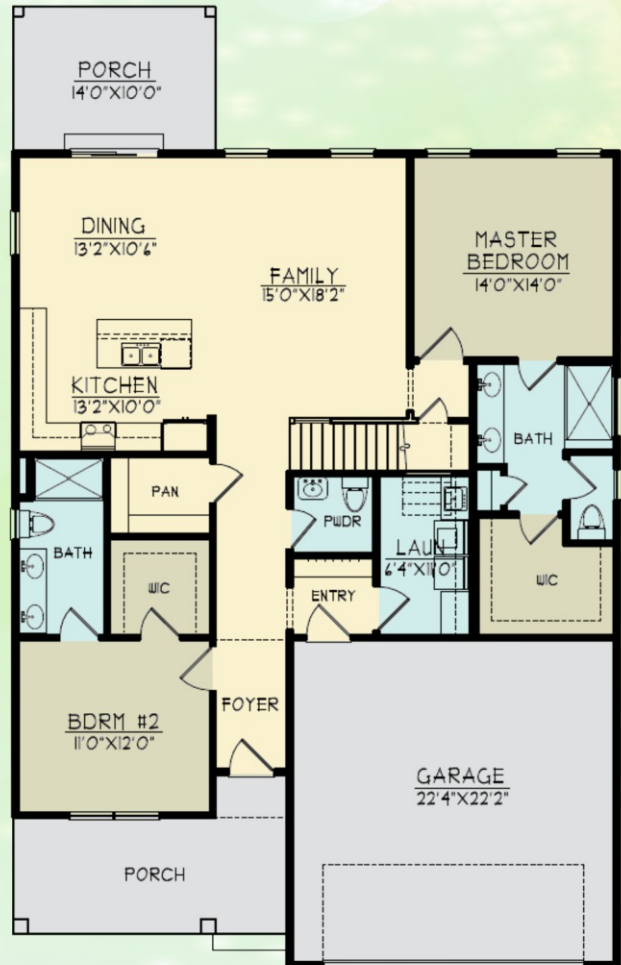

Colorized by Genia

2,642 Square Feet

The *Everett*

SECOND FLOOR PLAN

FIRST FLOOR PLAN

FIRST FLOOR: 1643 Sq. Ft.
 SECOND FLOOR: 704 Sq. Ft.
 TOTAL: 2347 Sq. Ft.
 REC ROOM: 295 Sq. Ft.
 GARAGE: 578 Sq. Ft.

WIDTH: 42'0"
 DEPT: 66'6"