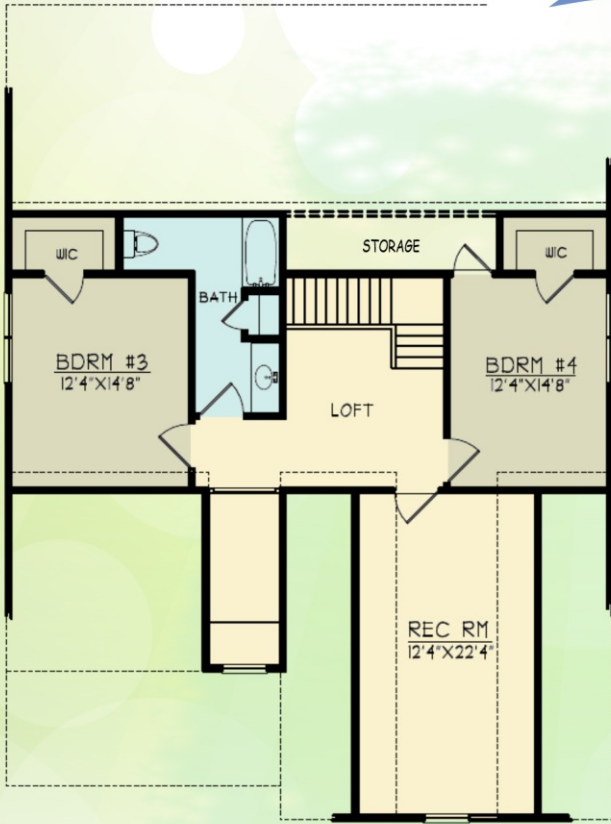

Colorized by Genia

2,642 Square Feet

The *Everett*

SECOND FLOOR PLAN

FIRST FLOOR PLAN

FIRST FLOOR: 1643 Sq. Ft.
 SECOND FLOOR: 704 Sq. Ft.
 TOTAL: 2347 Sq. Ft.
 REC ROOM: 295 Sq. Ft.
 GARAGE: 578 Sq. Ft.

WIDTH: 42'0"
 DEPT: 66'6"