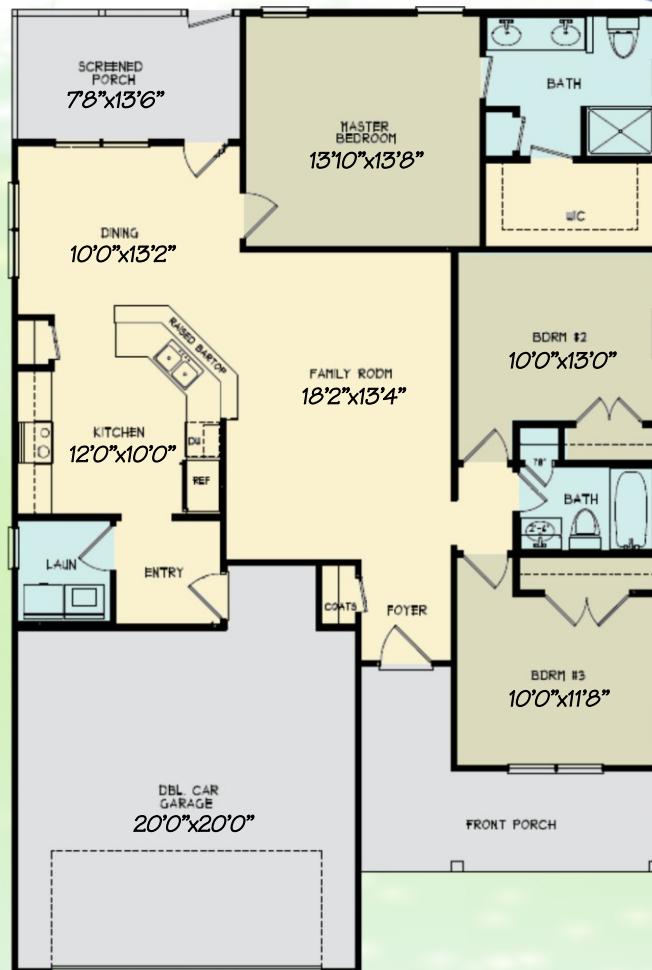

Colorized by Genia

1396 Sq Ft

The Lindsay

FIRST FLOOR: 1396 Sq. Ft.
 TOTAL: 1396 Sq. Ft.
 REAR PORCH: 103 Sq. Ft.
 GARAGE: 440 Sq. Ft.

WIDTH: 38'4"
 DEPT: 51'0"