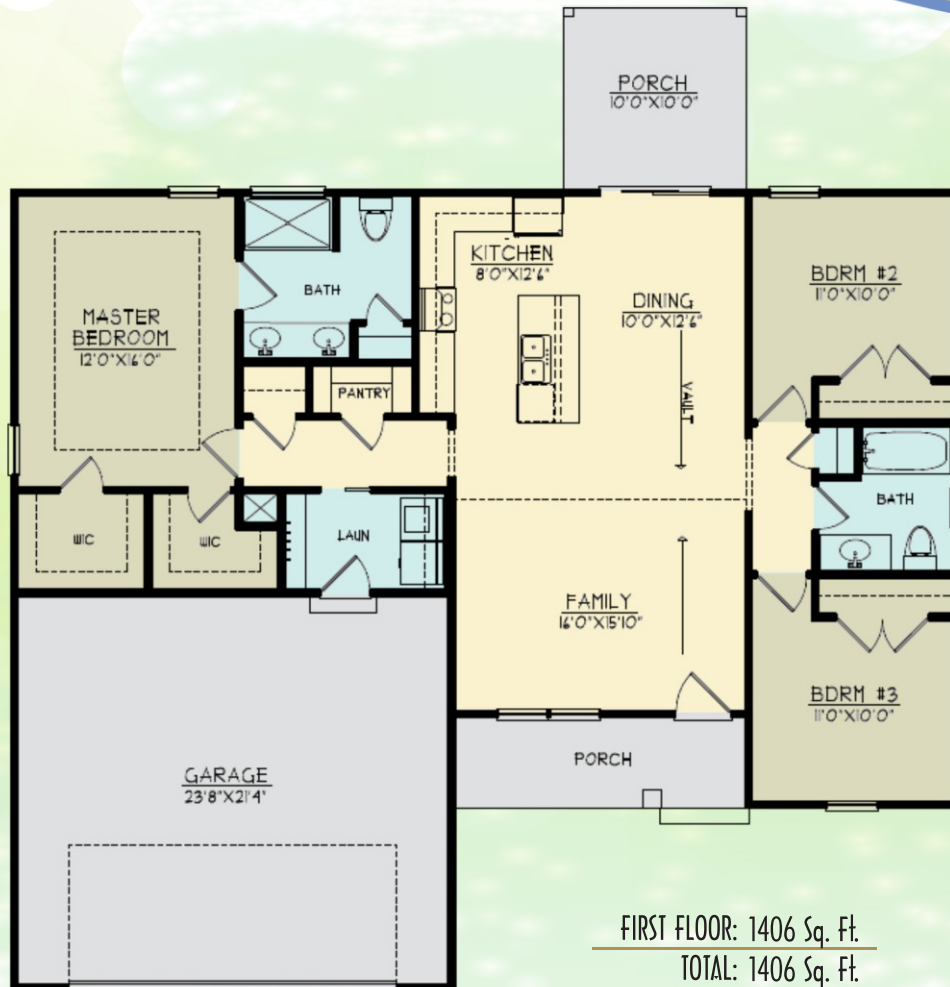

Colorized by Genia

1406 Sq Ft

The Finch

FIRST FLOOR: 1406 Sq. Ft.
 TOTAL: 1406 Sq. Ft.
 GARAGE: 525 Sq. Ft.

WIDTH: 52'0"
 DEPT: 54'0"