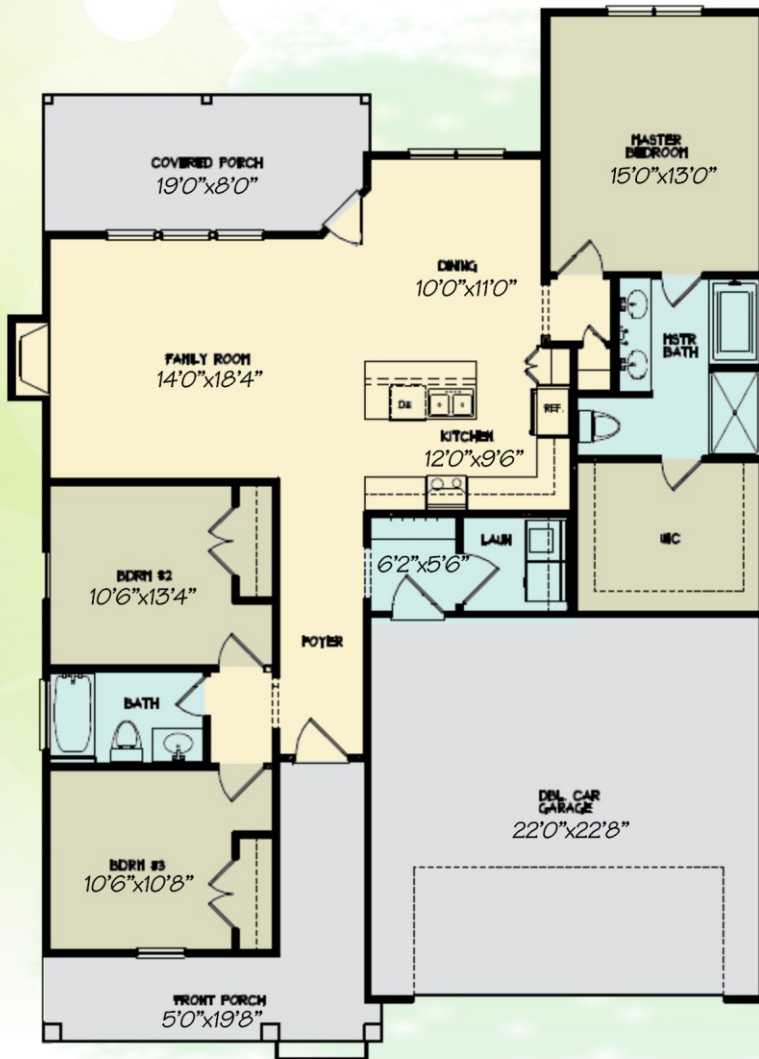

Colorized by Genia

1472 Sq Ft

The Bayleigh

FIRST FLOOR:	1472 Sq. Ft.
TOTAL:	1472 Sq. Ft.
FRONT PORCH:	152 Sq. Ft.
COV'D PORCH:	147 Sq. Ft.
GARAGE:	518 Sq. Ft.
WIDTH:	60'0"
DEPT:	42'0"