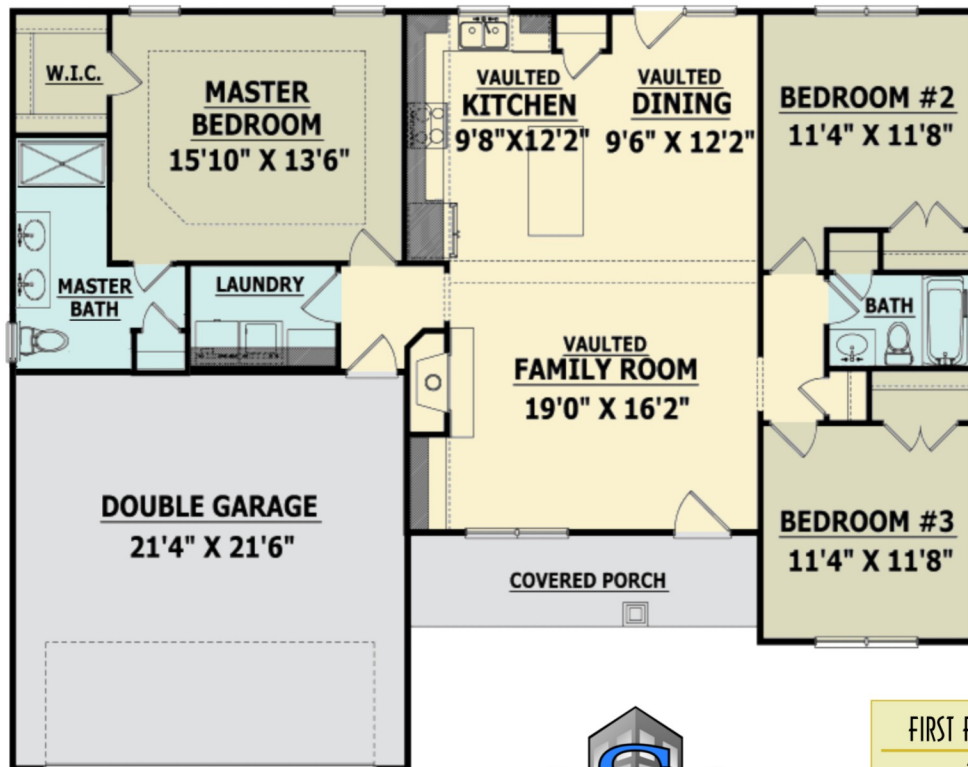

The Stapleton

1418 Sq Ft

FIRST FLOOR:	1418 SQ. FT.
TOTAL:	1418 SQ. FT.
GARAGE:	455 SQ. FT.
FRONT PORCH:	114 SQ. FT.
WIDTH:	53'0"
DEPT:	42'0"