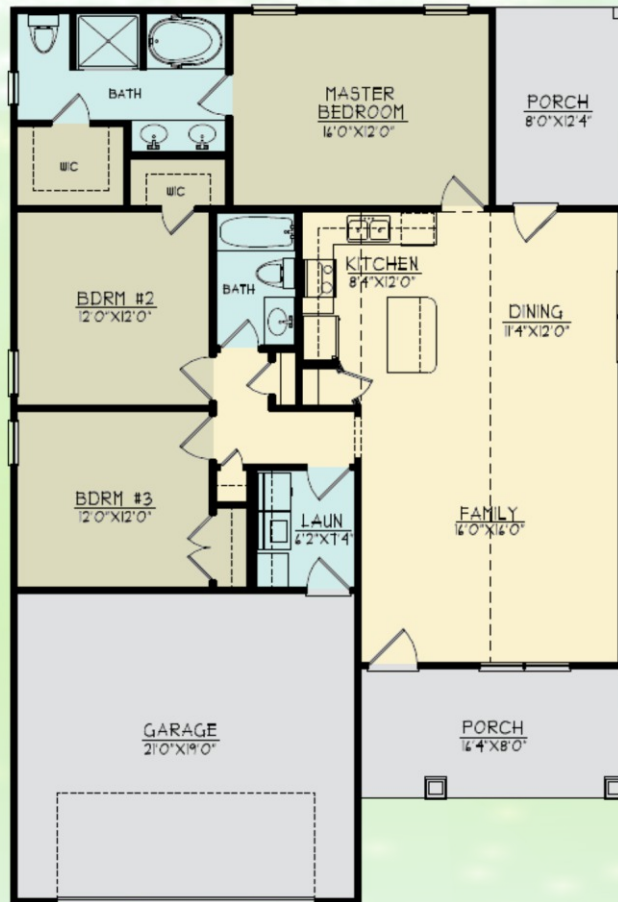

1360 Sq Ft

The Rowan 2

FIRST FLOOR: 1360 Sq. Ft.

TOTAL: 1360 Sq. Ft.

GARAGE: 417 Sq. Ft.

WIDTH: 40'0"

DEPT: 55'8"