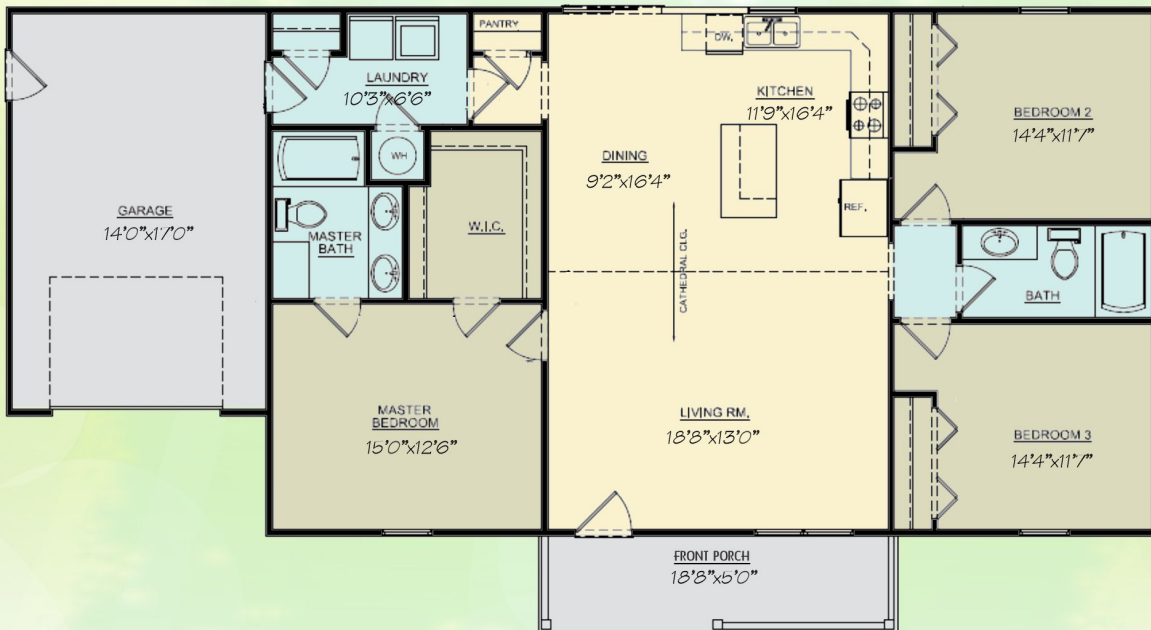

1368 Sq Ft

The Grace

FIRST FLOOR: 1368 Sq. Ft.
 TOTAL: 1368 Sq. Ft.

WIDTH: 62'0"
 DEPT: 28'6"

The Theodore

1361 Sq Ft

TOTAL SF: 1361 SQ. FT.

WIDTH: 44'4"

DEPT: 35'4"

Sam Wilkins Construction