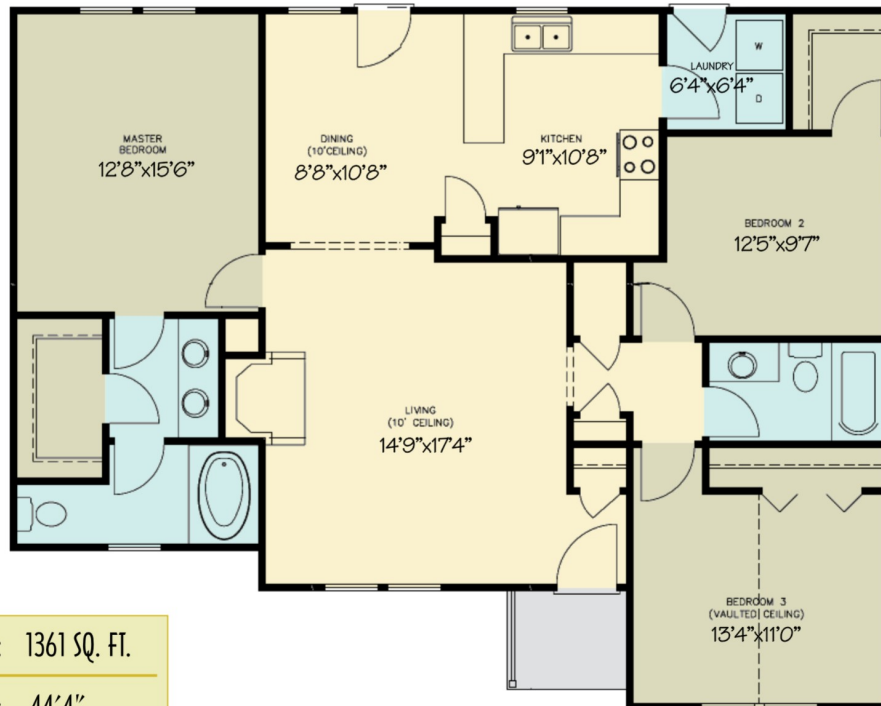

1368 Sq Ft

The Grace

FIRST FLOOR: 1368 Sq. Ft.
 TOTAL: 1368 Sq. Ft.

WIDTH: 62'0"
 DEPT: 28'6"

The Theodore

1361 Sq Ft

TOTAL SF: 1361 SQ. FT.

WIDTH: 44'4"

DEPT: 35'4"

Sam Wilkins Construction