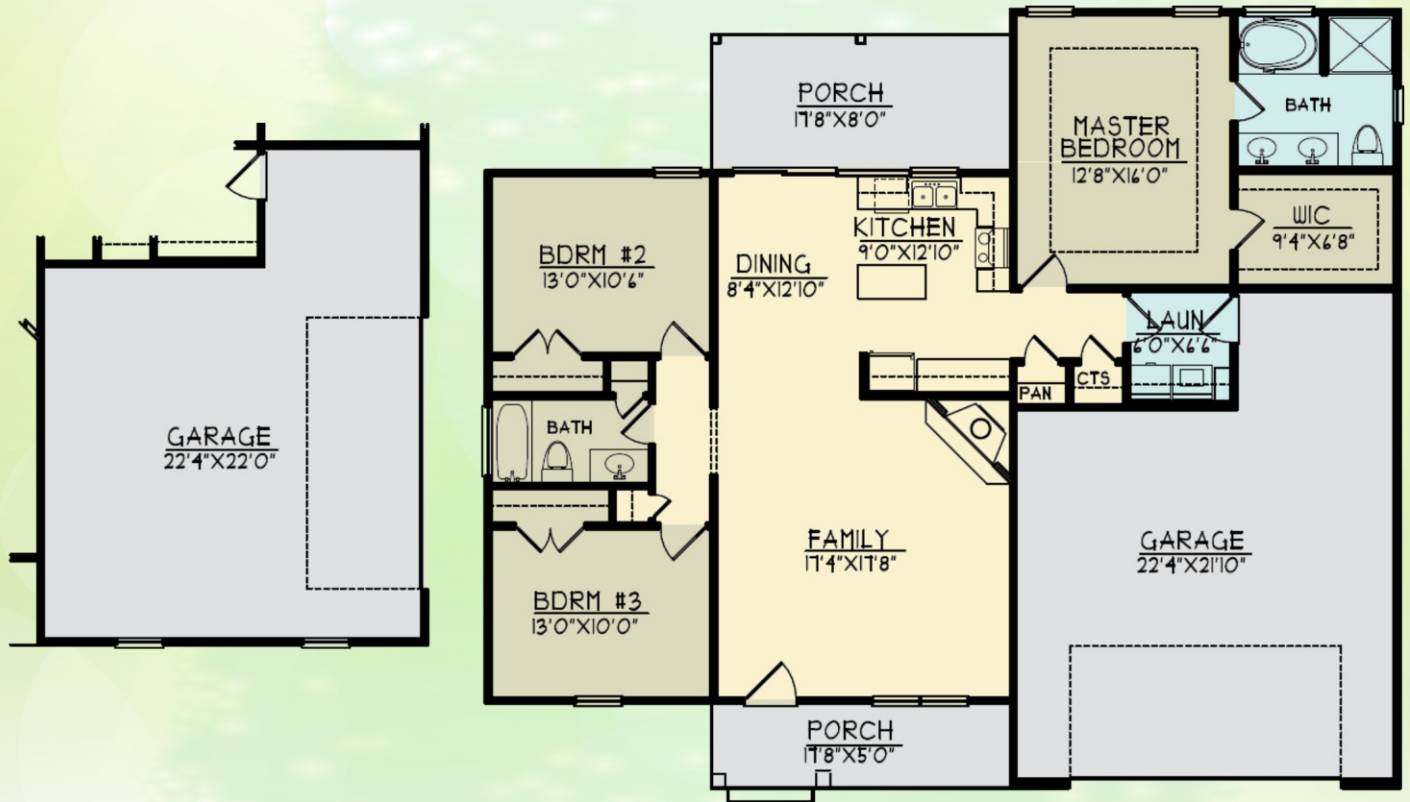

1460 Sq Ft

The Wilson

FIRST FLOOR: 1460 Sq. Ft.

TOTAL: 1460 Sq. Ft.

GARAGE: 575 Sq. Ft.

WIDTH: 54'0"

DEPT: 46'0"

www.jandndevelopers.com