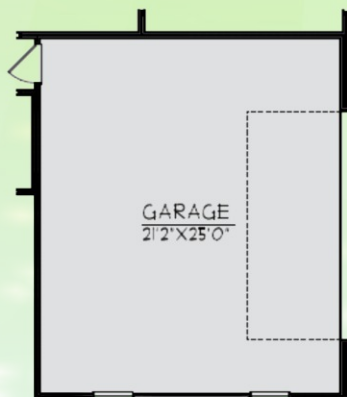

1517 Sq Ft

# The Walker

FIRST FLOOR: 1517 Sq. Ft.

TOTAL: 1517 Sq. Ft.

GARAGE: 554 Sq. Ft.

WIDTH: 61'0"

DEPT: 52'0"

[www.jandndevolvers.com](http://www.jandndevolvers.com)  
Serving the Goldsboro, NC area