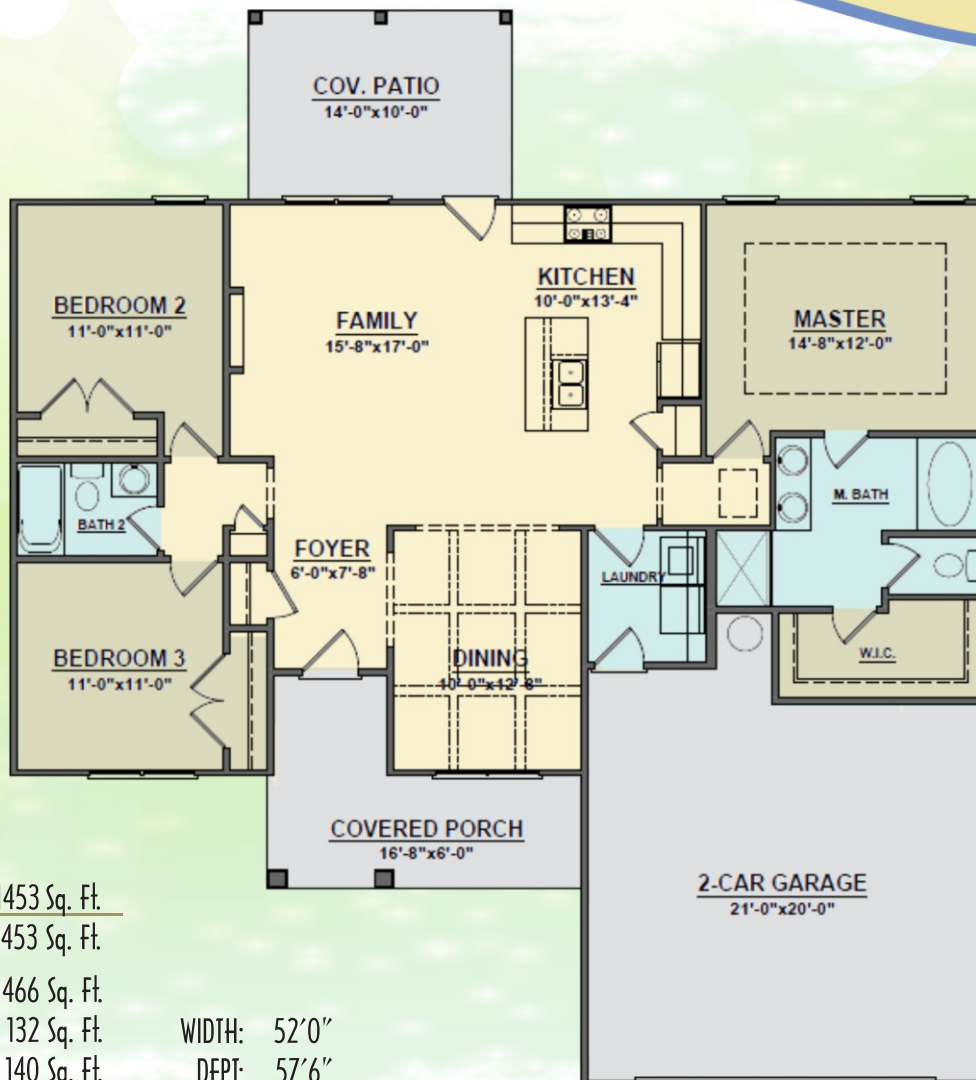

1453 Sq Ft

The Thomas-R

FIRST FLOOR: 1453 Sq. Ft.
 TOTAL: 1453 Sq. Ft.
 GARAGE: 466 Sq. Ft.
 FRONT PORCH: 132 Sq. Ft.
 COVERED PATIO: 140 Sq. Ft.

WIDTH: 52'0"
 DEPT: 57'6"