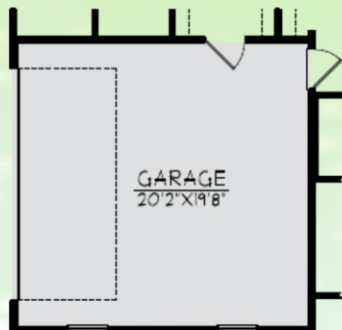

Colorized by Genia

1440 Sq Ft

The Rachel IV

FIRST FLOOR: 1440 Sq. Ft.
 TOTAL: 1440 Sq. Ft.
 GARAGE: 440 Sq. Ft.
 WIDTH: 56'0"
 DEPT: 48'4"

www.jandndevelopers.com
 Serving the Goldsboro, NC area