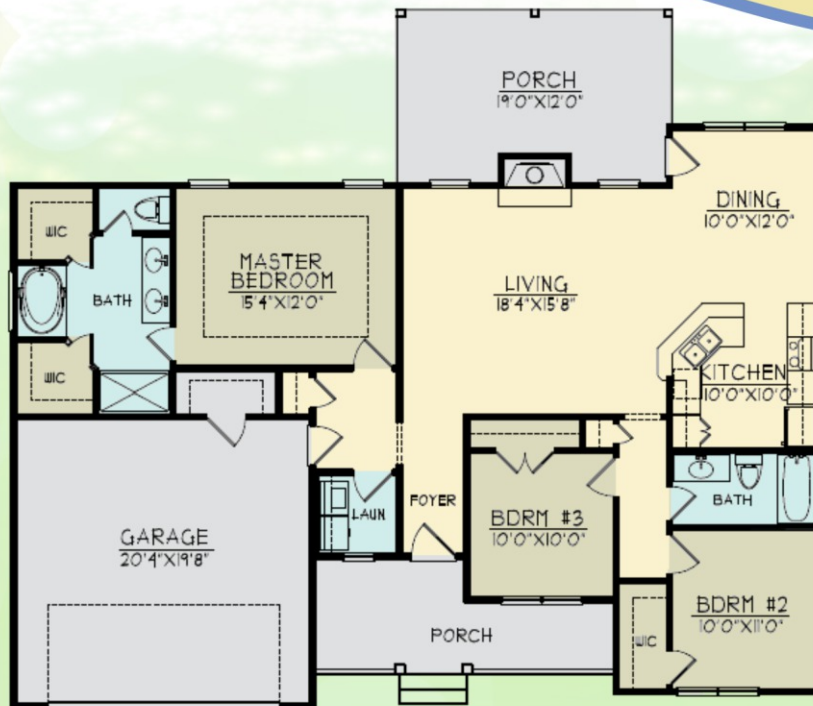

Colorized by Genia

1440 Sq Ft

The Rachel IV

FIRST FLOOR: 1440 Sq. Ft.
 TOTAL: 1440 Sq. Ft.
 GARAGE: 440 Sq. Ft.
 WIDTH: 56'0"
 DEPT: 48'4"

www.jandndevelopers.com
 Serving the Goldsboro, NC area