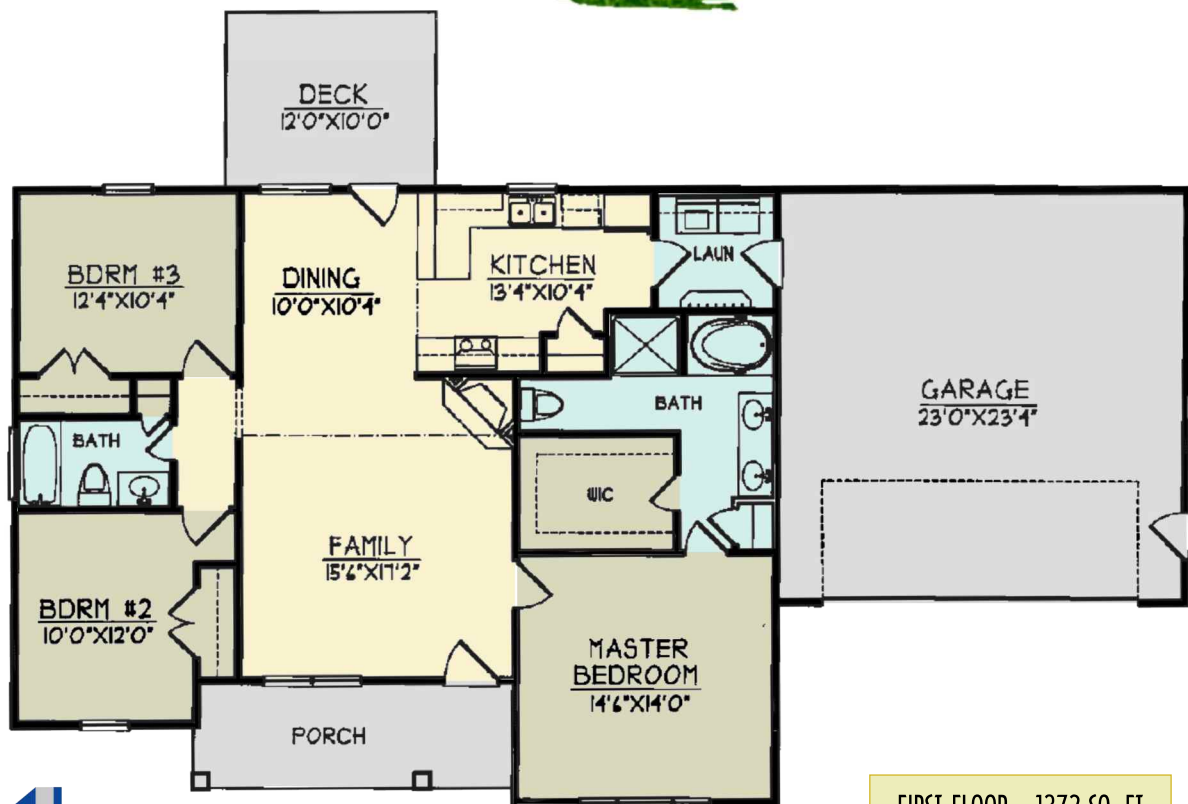

The Dustin

1372 Sq Ft

FIRST FLOOR: 1372 SQ. FT.
GARAGE: 560 SQ. FT.

WIDTH: 67'-0"
DEPT: 35'-6"

www.jandndevelopers.com
Serving the Goldsboro, NC area