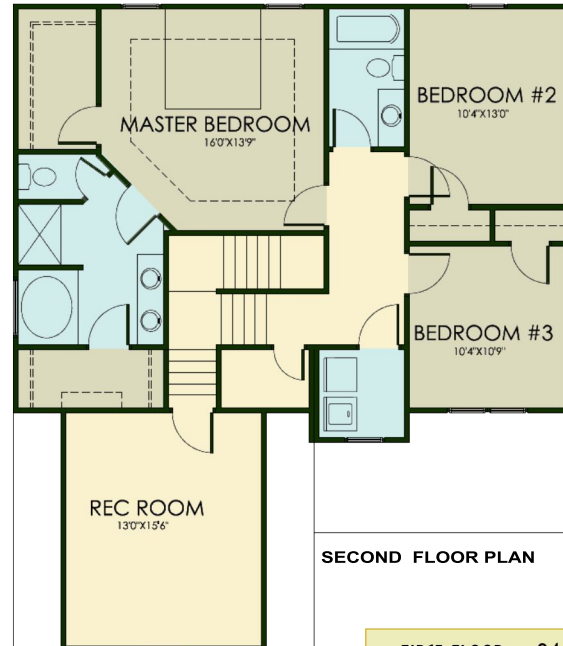

# The Justus

2077 Sq Ft

FIRST FLOOR:	946 SQ. FT.
SECOND FLOOR:	1131 SQ. FT.
<b>TOTAL:</b>	<b>2077 SQ. FT.</b>
GARAGE:	400 SQ. FT.
FRONT PORCH:	123 SQ. FT.
REAR PORCH:	144 SQ. FT.
WIDTH:	37'0"
DEPT:	55'0"