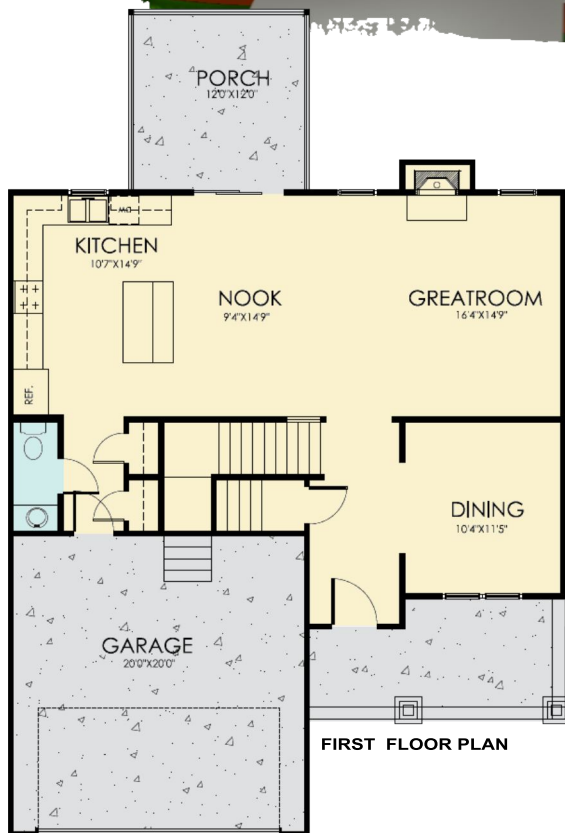

# The Justus

2077 Sq Ft

FIRST FLOOR:	946 SQ. FT.
SECOND FLOOR:	1131 SQ. FT.
<b>TOTAL:</b>	<b>2077 SQ. FT.</b>
GARAGE:	400 SQ. FT.
FRONT PORCH:	123 SQ. FT.
REAR PORCH:	144 SQ. FT.
WIDTH:	37'0"
DEPT:	55'0"