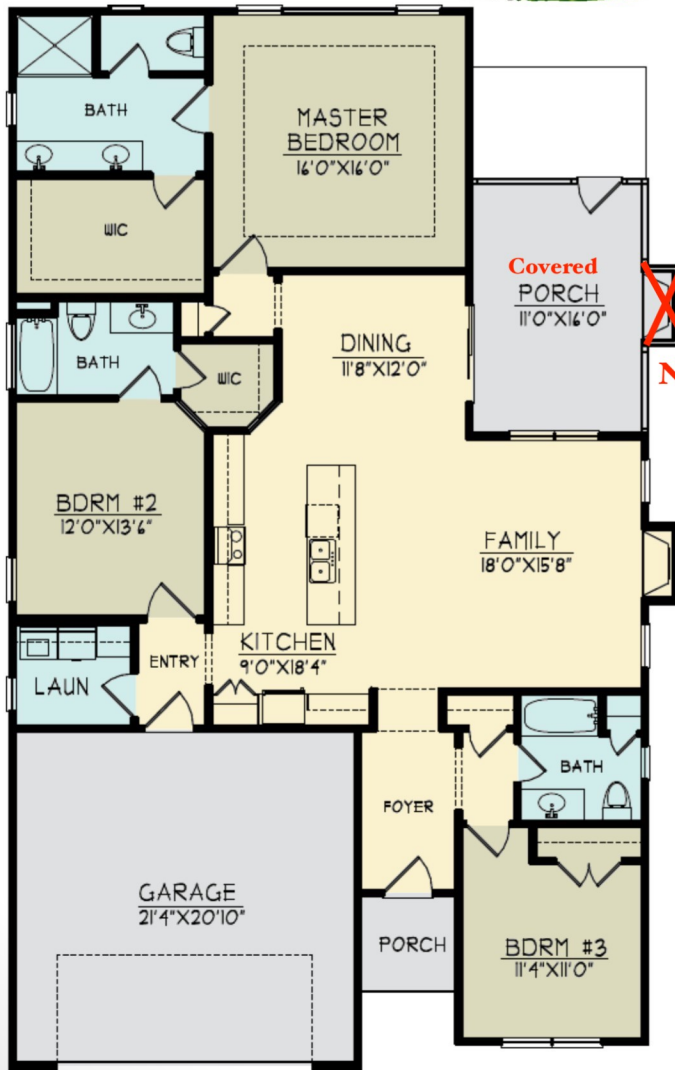

The Gullane

1814 Sq Ft

No outdoor fireplace

FIRST FLOOR:	1814 SQ. FT.
TOTAL:	1814 SQ. FT.
SC PORCH:	176 SQ. FT.
GARAGE:	472 SQ. FT.
WIDTH:	42'0"
DEPT:	66'8"