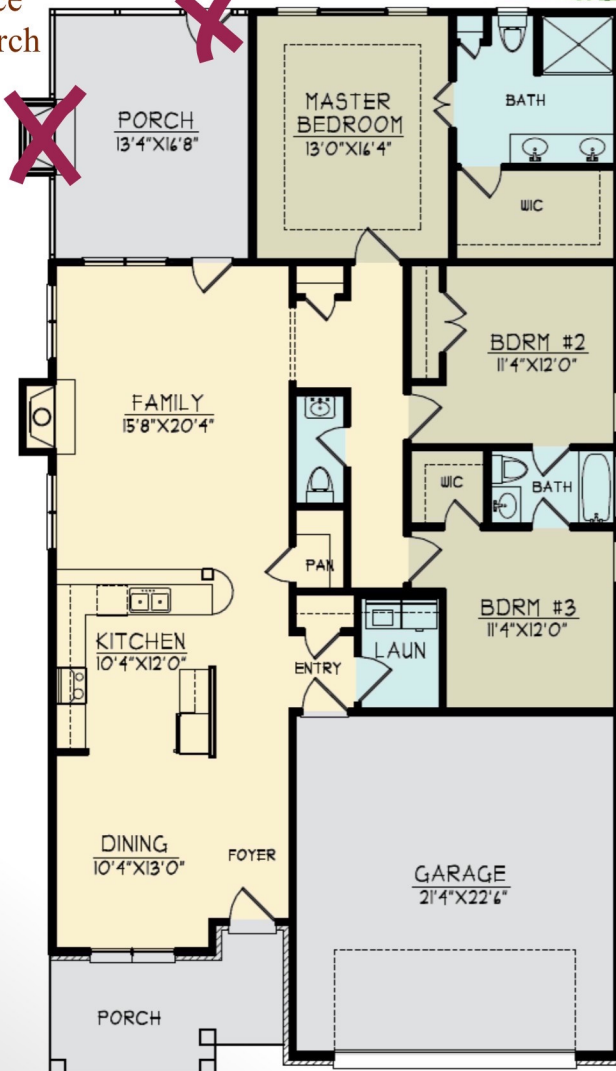

The Edinburgh

1814 Sq Ft

No fireplace
Covered Porch

FIRST FLOOR:	1814 SQ. FT.
TOTAL:	1814 SQ. FT.
SC PORCH:	222 SQ. FT.
GARAGE:	501 SQ. FT.
WIDTH:	40'0"
DEPT:	71'0"