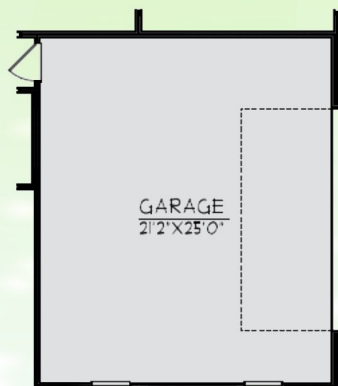

1517 Sq Ft

The Walker

FIRST FLOOR: 1517 Sq. Ft.
 TOTAL: 1517 Sq. Ft.
 GARAGE: 554 Sq. Ft.
 WIDTH: 61'0"
 DEPT: 52'0"

www.jandndevelopers.com
 Serving the Goldsboro, NC area