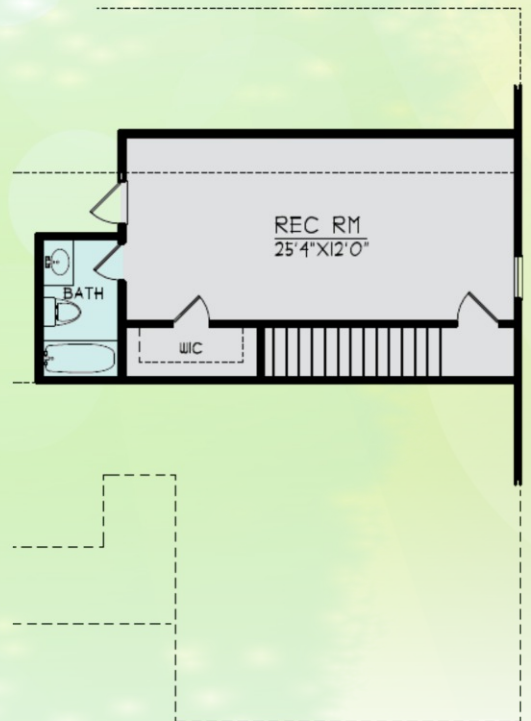

1592/2031 Sq Ft

The Olivia

FIRST FLOOR: 1592 Sq. Ft. WIDTH: 50'0"
 REC ROOM: 439 Sq. Ft. DEPT: 56'4"

TOTAL: 2031 Sq. Ft.
 GARAGE: 489 Sq. Ft.

Neuse Landing Homes