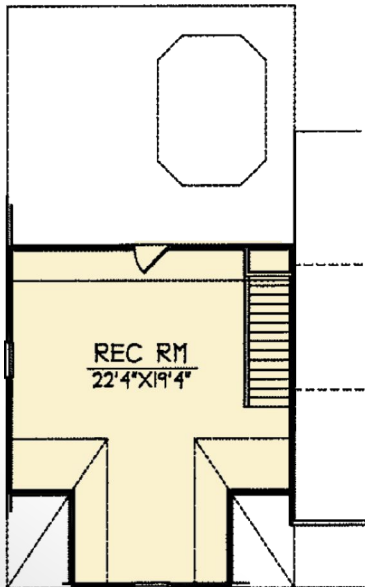

The Wilson

1531 / 2041 Sq Ft

SQUARE FOOTAGE

FIRST FLOOR: 1531 SQ. FT.
 UNF REC ROOM: 510 SQ. FT.
 GARAGE: 583 SQ. FT.
 WIDTH: 55'0"
 DEPTH: 46'8"

Micron Investments Inc.