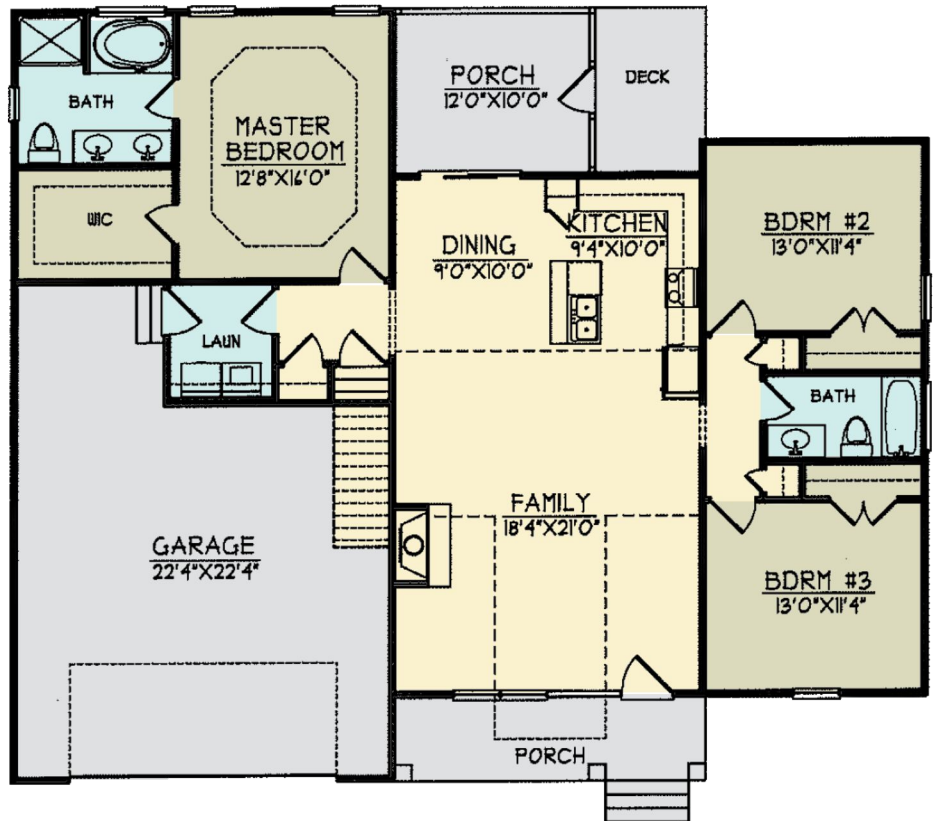

The Wilson

1531 / 2041 Sq Ft

SQUARE FOOTAGE

FIRST FLOOR: 1531 SQ. FT.
 UNF REC ROOM: 510 SQ. FT.
 GARAGE: 583 SQ. FT.
 WIDTH: 55'0"
 DEPTH: 46'8"

Micron Investments Inc.