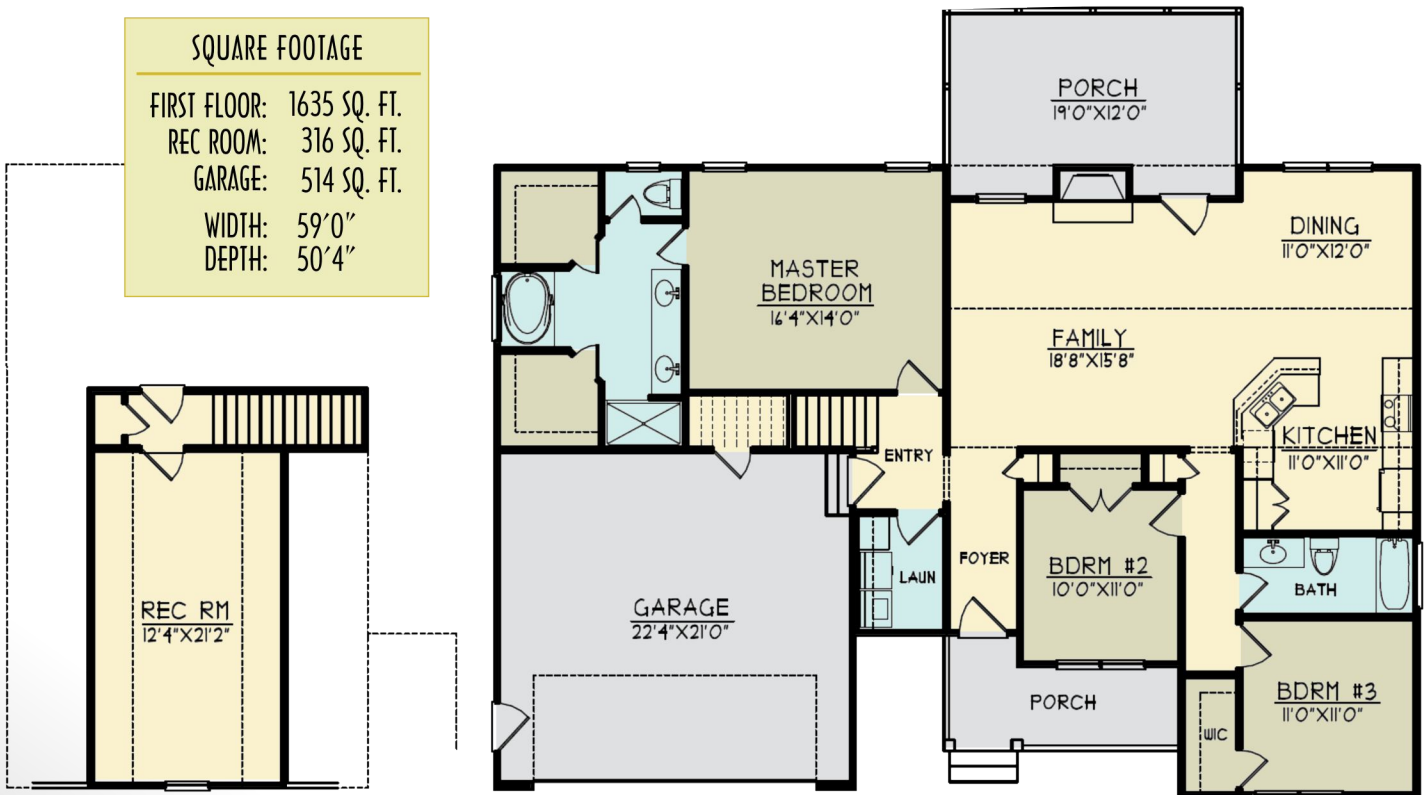

# The Meagan

1635 / 1951 Sq Ft

## SQUARE FOOTAGE

FIRST FLOOR: 1635 SQ. FT.  
 REC ROOM: 316 SQ. FT.  
 GARAGE: 514 SQ. FT.  
 WIDTH: 59'0"  
 DEPTH: 50'4"

**Micron Investments Inc.**