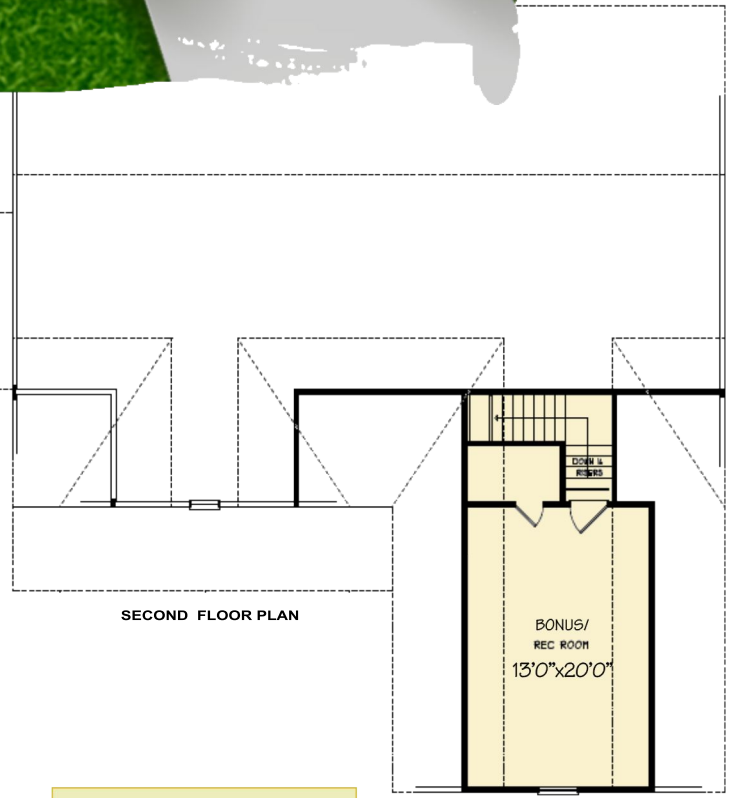

The Danielle

1688 / 2040 Sq Ft

| SQUARE FOOTAGE | |
|----------------|--------------|
| FIRST FLOOR: | 1688 SQ. FT. |
| BONUS RM: | 352 SQ. FT. |
| WIDTH: | 53' |
| DEPTH: | 68' |

Micron Investments Inc.