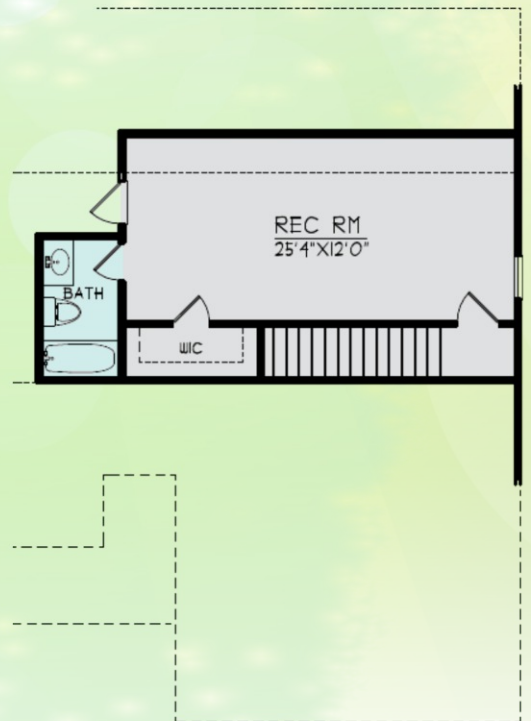

1592/2031 Sq Ft

The Olivia

FIRST FLOOR: 1592 Sq. Ft. WIDTH: 50'0"
 REC ROOM: 439 Sq. Ft. DEPT: 56'4"

TOTAL: 2031 Sq. Ft.
 GARAGE: 489 Sq. Ft.