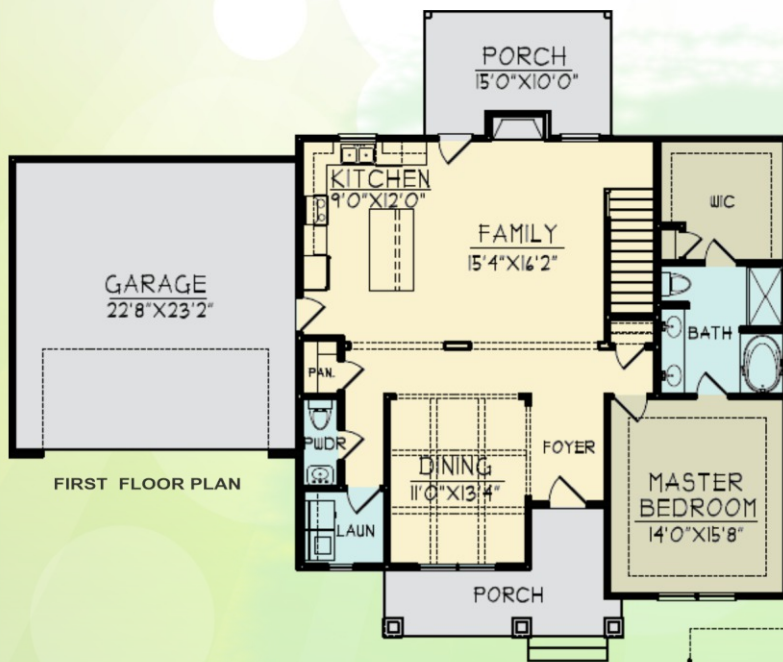

Colorized by Genia

2337 Sq Ft

The Marie

FIRST FLOOR PLAN

SECOND FLOOR PLAN

FIRST FLOOR: 1368 Sq. Ft.
 2ND FLOOR: 664 Sq. Ft.
 REC ROOM: 305 Sq. Ft.

 TOTAL: 2337 Sq. Ft.
 GARAGE: 552 Sq. Ft.
 WIDTH: 62'4"
 DEPT: 50'0"