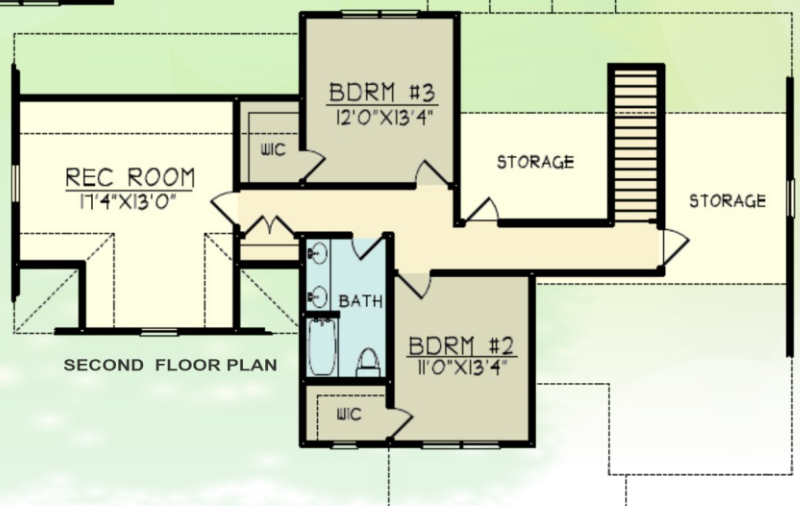

Colorized by Genia

2337 Sq Ft

The Marie

FIRST FLOOR PLAN

SECOND FLOOR PLAN

FIRST FLOOR: 1368 Sq. Ft.
 2ND FLOOR: 664 Sq. Ft.
 REC ROOM: 305 Sq. Ft.

 TOTAL: 2337 Sq. Ft.
 GARAGE: 552 Sq. Ft.
 WIDTH: 62'4"
 DEPT: 50'0"