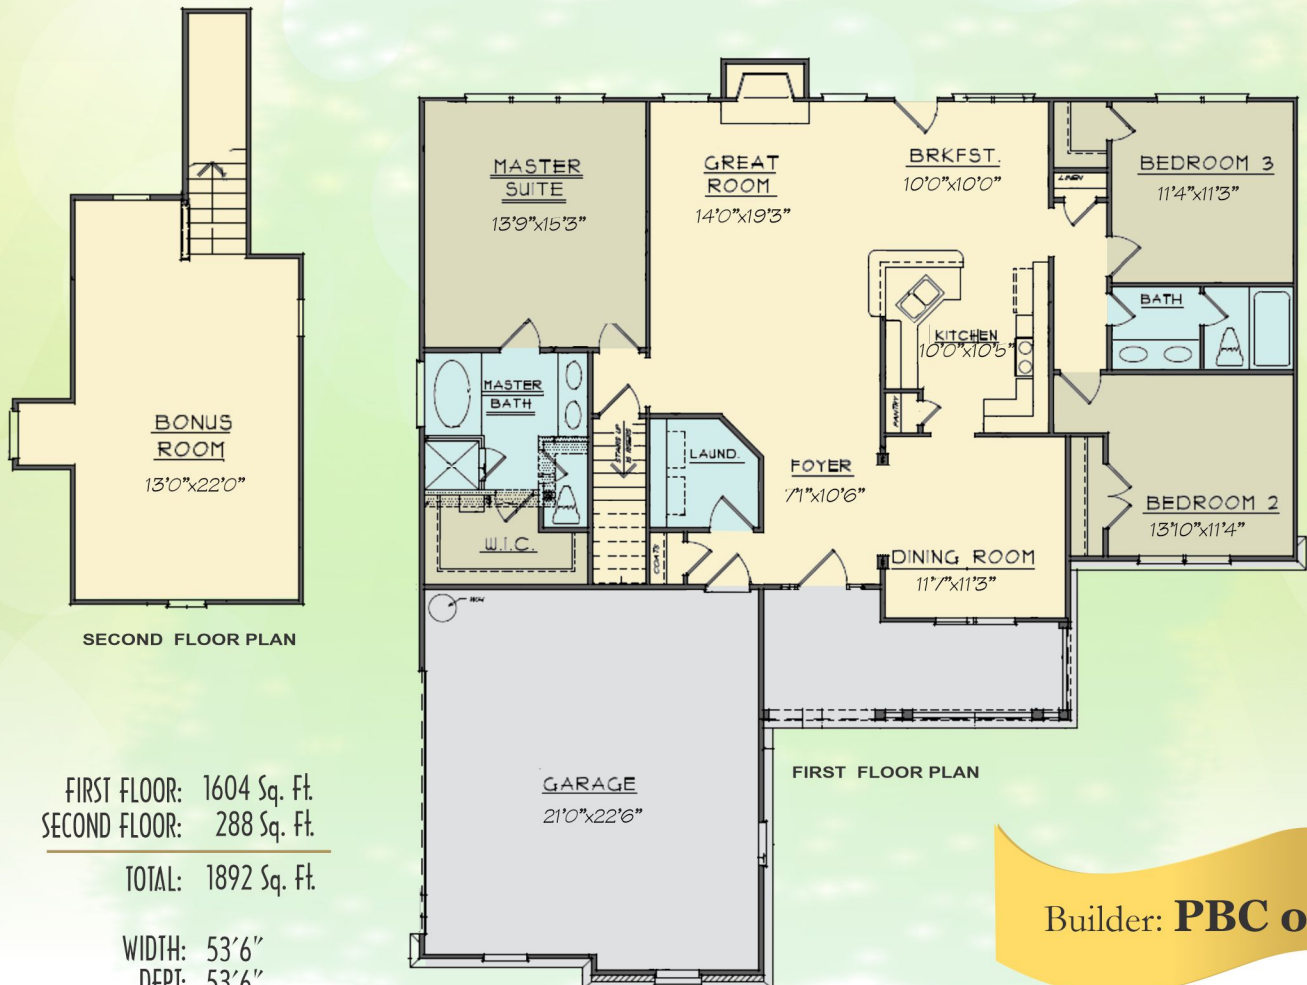

colorized by genia

1892 Sq Ft

# The Jasmine

FIRST FLOOR: 1604 Sq. Ft.  
 SECOND FLOOR: 288 Sq. Ft.

TOTAL: 1892 Sq. Ft.

WIDTH: 53'6"  
 DEPT: 53'6"

Builder: **PBC of NC**