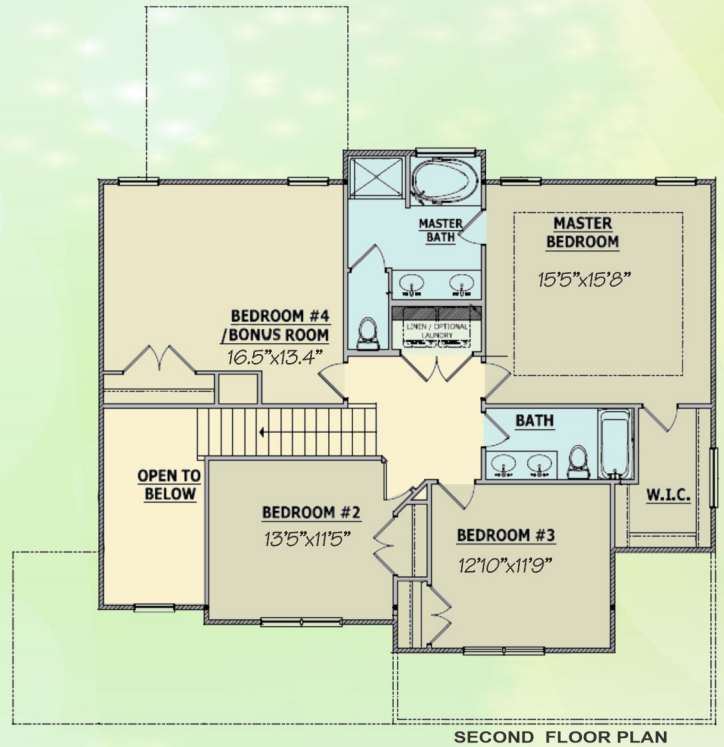

Colorized by Genia

2118 Sq Ft

# The Barstow II

FIRST FLOOR: 964 Sq. Ft.    WIDTH: 49'0"  
 SECOND FLOOR: 1154 Sq. Ft.    DEPT: 50'0"  
 TOTAL: 2118 Sq. Ft.